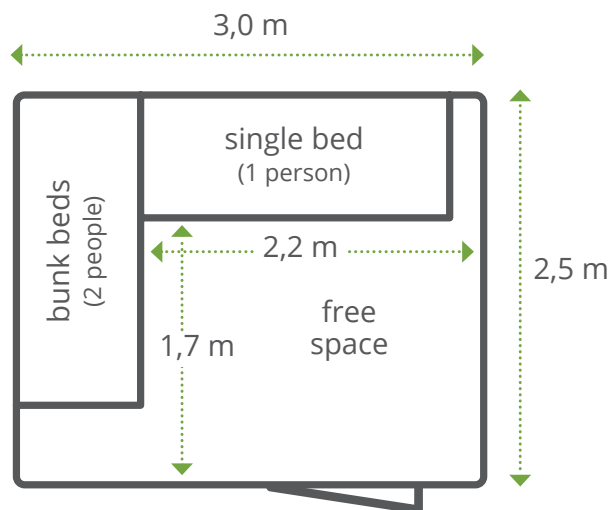

Contact us

For further information about our products and services, please contact us at:

All Events bvba

Schatting 64

8210 Zedelgem, Belgium

+32(0)50-841830

info@all-events.be

Visit our website

www.all-events.be

www.festihut.com

www.festicabin.com