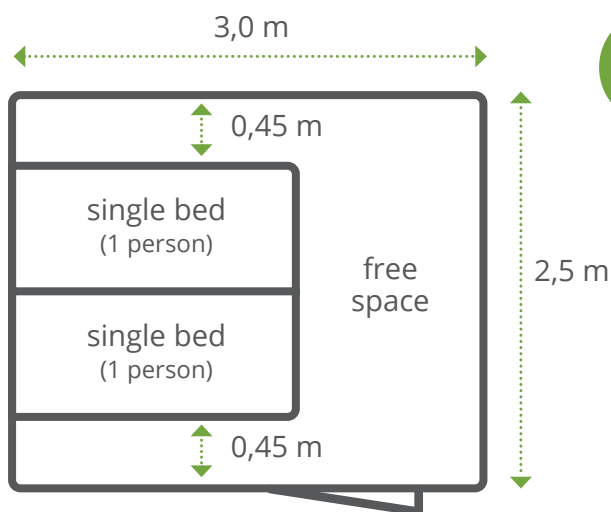

Contact us

For further information about our products and services, please contact us at:

All Events bvba

Schatting 64

8210 Zedelgem, Belgium

+32(0)50-841830

info@all-events.be

Visit our website

www.all-events.be

www.festihut.com

www.festicabin.com