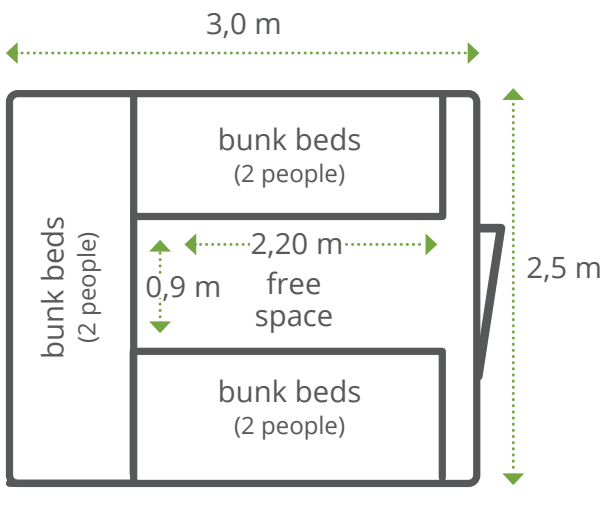

Contact us

For further information about our products and services, please contact us at:

All Events bvba

Schatting 64

8210 Zedelgem, Belgium

+32(0)50-841830

info@all-events.be

Visit our website

www.all-events.be

www.festihut.com

www.festicabin.com