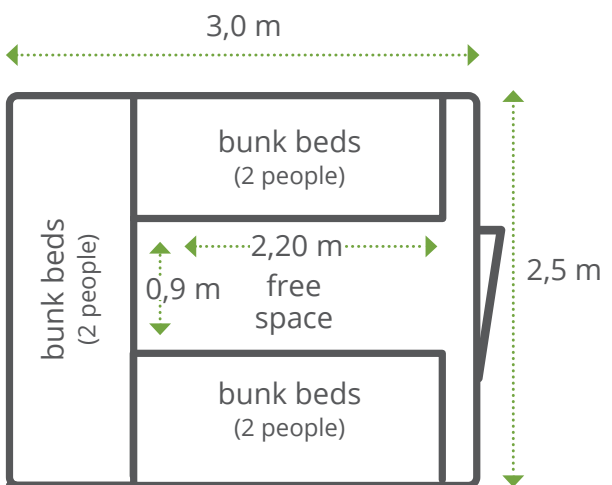

Contact us

For further information about our products and services, please contact us at:

All Events bvba

Schatting 64

8210 Zedelgem, Belgium

+32(0)50-841830

info@all-events.be

Visit our website

www.all-events.be

www.festihut.com

www.festicabin.com