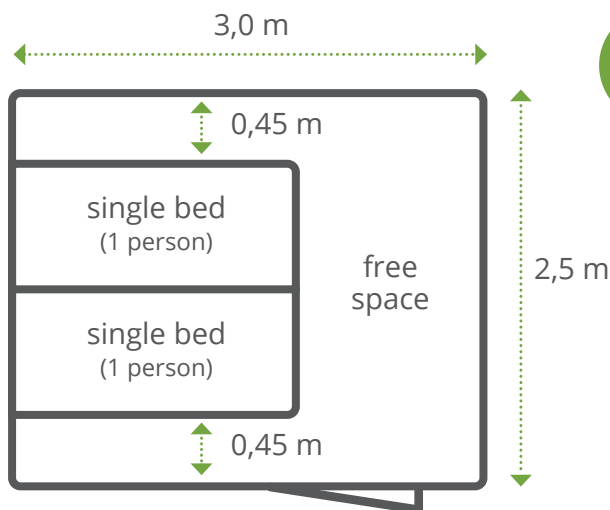

Contact us

For further information about our products and services, please contact us at:

All Events bvba

Schatting 64

8210 Zedelgem, Belgium

+32(0)50-841830

info@all-events.be

Visit our website

www.all-events.be

www.festihut.com

www.festicabin.com