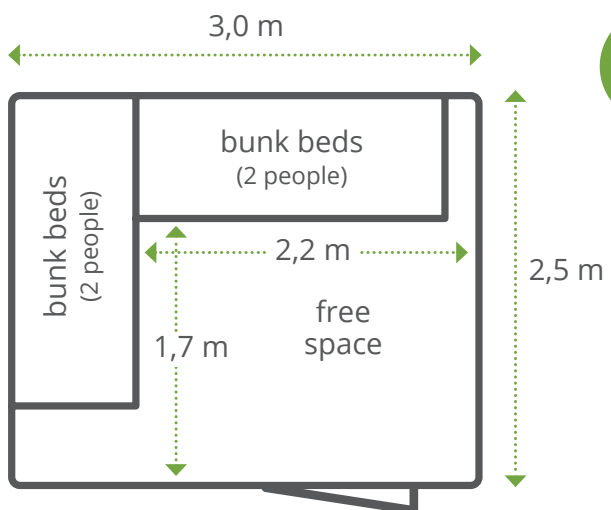

Contact us

For further information about our products and services, please contact us at:

All Events bvba

Schatting 64

8210 Zedelgem, Belgium

+32(0)50-841830

info@all-events.be

Visit our website

www.all-events.be

www.festihut.com

www.festicabin.com