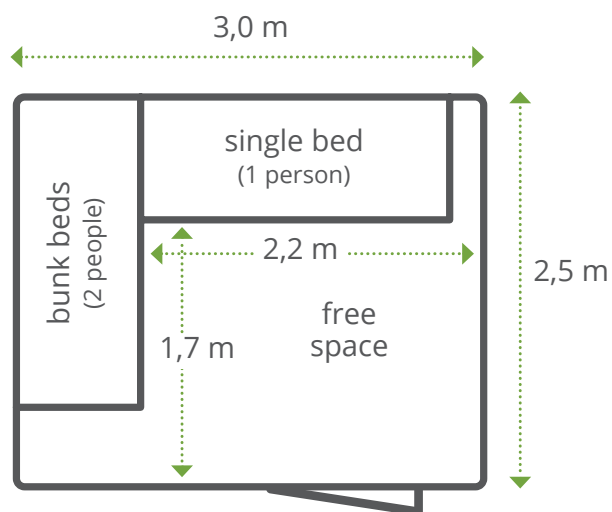

Contact us

For further information about our products and services, please contact us at:

All Events bvba

Schatting 64

8210 Zedelgem, Belgium

+32(0)50-841830

info@all-events.be

Visit our website

www.all-events.be

www.festihut.com

www.festicabin.com