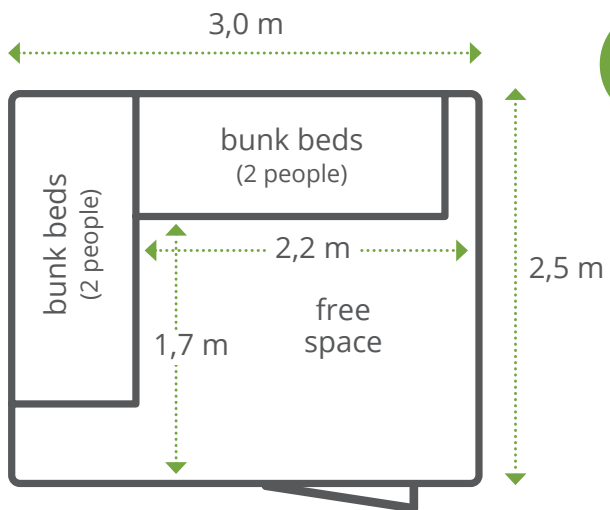

Contact us

For further information about our products and services, please contact us at:

All Events bvba

Schatting 64

8210 Zedelgem, Belgium

+32(0)50-841830

info@all-events.be

Visit our website

www.all-events.be

www.festihut.com

www.festicabin.com