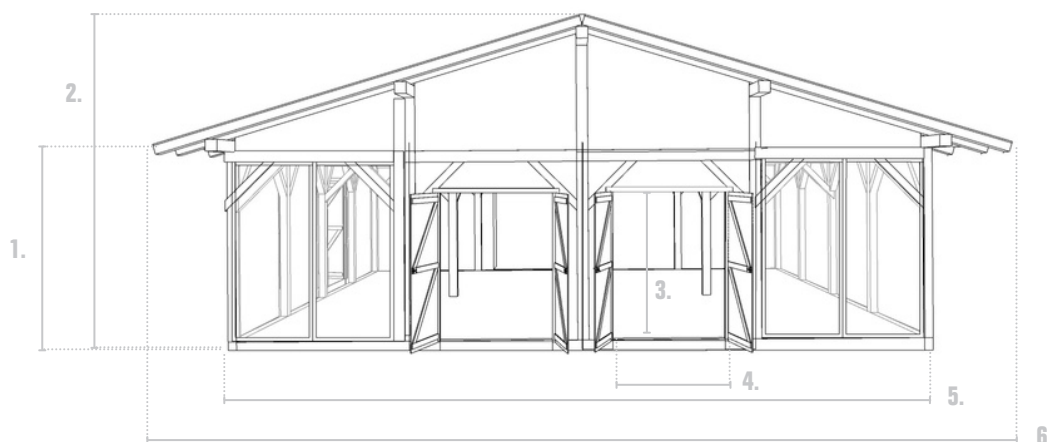

ALMHUT WHITE

Ideal as pop-up bar or beach bar

available from 50m²

SPECIFICATIONS:

- Frame / skeleton according to old craftsmanship
- Fully mobile
- Robust wooden floor
- Interior and exterior wall panels in antique wood
- Interior roof panels in antique wood
- Door elements with wrought iron fittings and panic lock
- Walls, doors, windows, shutters, gates, screens, etc. compatible on all sides
- Front and side walls with roof overhang and gutters
- Possibility of linking one or more extensions
- Conforms to stringent wind and stability standards, EN 13782 - EN 1990 - EN 1991

DIMENSIONS:

OUTSIDE

1. Side height:	2,83 m
2. Centre height:	4,52 m
3. Door height:	2 m
4. Door width:	1,60 m
5. Width:	10 m
6. Roof width:	11,30 m
7. Depth:	5 of 10 m

INSIDE:

1. Side height:	2,51 m
2. Centre height:	4,10 m
3. Door height:	2 m
4. Door width:	1,60 m
5. Width:	9,68 m