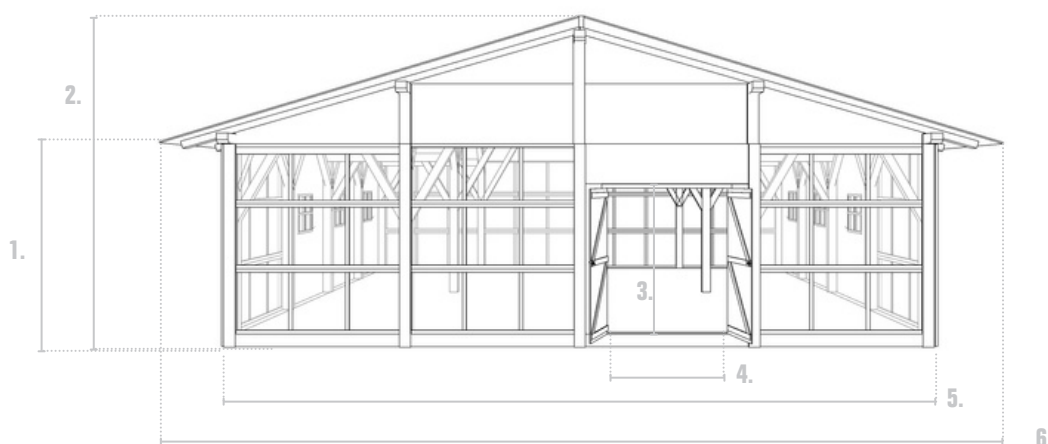

ALMHUT SUMMER

Ideal as pop-up bar or beach bar

available from 50m²

SPECIFICATIONS:

- Frame / skeleton according to old craftsmanship
- Fully mobile
- Robust wooden floor
- Interior and exterior wall panels in antique wood
- Interior roof panels in antique wood
- Door elements with wrought iron fittings and panic lock
- Walls, doors, windows, shutters, gates, screens, etc. compatible on all sides
- Front and side walls with roof overhang and gutters
- Possibility of linking one or more extensions
- Conforms to stringent wind and stability standards, EN 13782 - EN 1990 - EN 1991

DIMENSIONS:

OUTSIDE

1. Side height:	2,83 m
2. Centre height:	4,52 m
3. Door height:	2 m
4. Door width:	1,60 m
5. Width:	10 m
6. Roof width:	11,30 m
7. Depth:	5 of 10 m

INSIDE:

1. Side height:	2,51 m
2. Centre height:	4,10 m
3. Door height:	2 m
4. Door width:	1,60 m
5. Width:	9,68 m