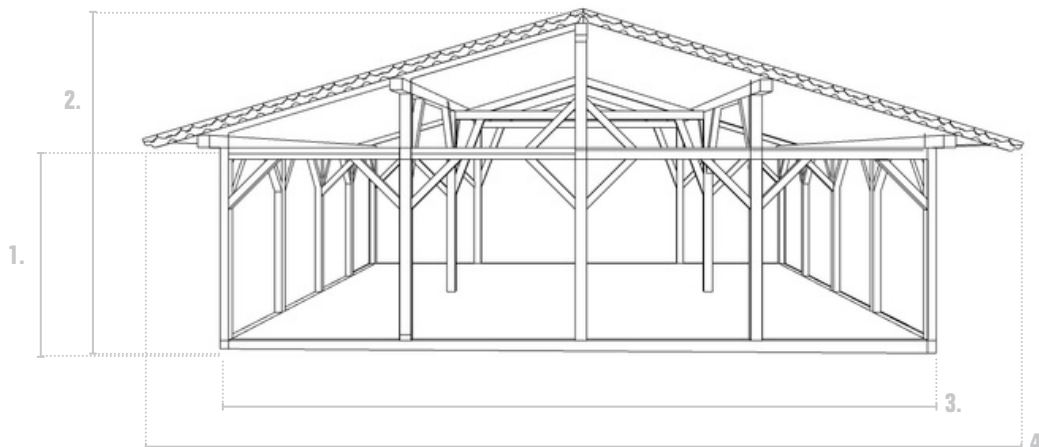

ALMHUT OPEN AIR

Ideal as an shelter, open bar or gateway

available from 50m²

SPECIFICATIONS:

- Frame / skeleton according to old craftsmanship
- Fully mobile
- Robust wooden floor
- Interior roof panels in antique wood
- Front and sides with roof overhang and gutters
- Front always equipped with decorative edges
- Always equipped with sloping surfaces (wheelchair friendly)
- Can be combined with an alpine hut
- Option: decorative balustrades
- Conforms to stringent wind and stability standards, EN 13782 - EN 1990 - EN 1991

DIMENSIONS:

OUTSIDE

1. Side height:	2,83 m
2. Centre height:	4,52 m
3. Width:	5m / 10 m / 15m
4. Roof width:	11,30 m
5. Depth:	5 of 10 m

INSIDE:

1. Side height:	2,51 m
2. Centre height:	4,10 m
3. Door height:	2 m
4. Door width:	1,60 m
5. Width:	9,68 m